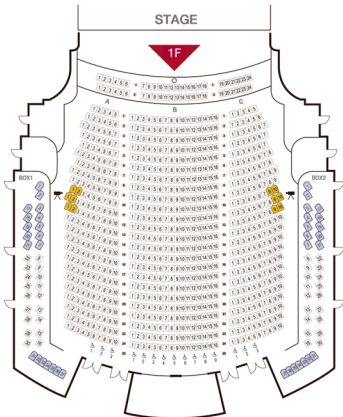

STAGE

1F

General sale seat

1,993 seats

1F 865 seats
2F 411 seats
3F 383 seats
4F 334 seats

Sale holding seat

290 seats

Convertible seat

290 seats

○ Orchestra seat 41 seats
□ Extra leg room seat 236 seats
■ convertible 12 seats

Total

2,283 seats